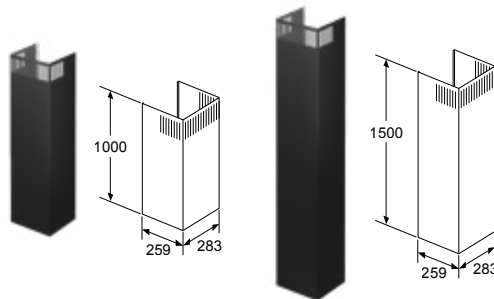

LC91KLT65 - LC81KAN65 - LC87KFN65 - LC67KFN60

LZ10BXK61 € 137,99*

Ventilatiekanaal voor headFree dampkap Zwart - 100 cm.

LZ10BXL61 € 189,99*

Ventilatiekanaal voor headFree dampkap Zwart - 150 cm.