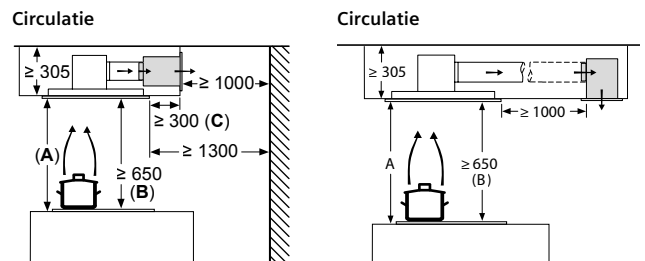

Dampkappen

A: Optimale prestaties 700 - 1500
B: Vanaf bovenkant pannendragers
C: De afstand kan tot 70 mm ingekort worden, indien de hoogte van het vals plafond ≥ 340 mm bedraagt.