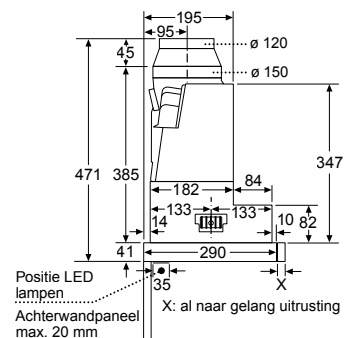

Dampkappen

Voor de verschillende uitrustingen : zie bijkomende schema's op Tradeplace

Diepteaanpassing van de filterafzuigkap afzuigkap tot 29 mm mogelijk

LI97SA561S

Positie LED lampen
Achterwandpaneel max. 20 mm
X: al naar gelang uitrusting

Voor de verschillende uitrustingen : zie bijkomende schema's op Tradeplace

Diepteaanpassing van de filterafzuigkap tot 29 mm mogelijk

LI67SA561S

Diepteaanpassing van de filterafzuigkap afzuigkap tot 29 mm mogelijk

LI67SB531S

Positie LED lampen
Achterwandpaneel max. 20 mm
X: al naar gelang uitrusting

60 cm breed:
LI 99 / LI 97 / LI 67

Ingebouwd in een hangkast

90 cm breed:
LI 99 / LI 97

Bij montage van de 90 cm vlakke dampkap in een 90 cm brede bovenkast is een montageset noodzakelijk. De beide montagehoeken worden rechts en links in het meubel geschroefd. Montage volgens sjabloon.

Montageschema's met cleanAir Plus-module en neerlaatkader : p.183.

LB89585M
LB88574

LB79585M
LB78574