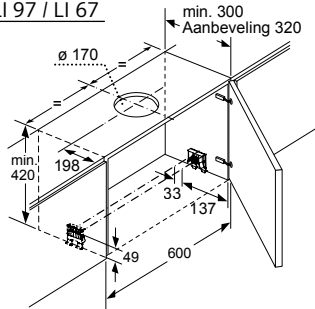

Positie LED lampen
Achterwandpaneel max. 20 mm
X: al naar gelang uitrusting

60 cm breed:
LI 99 / LI 97 / LI 67