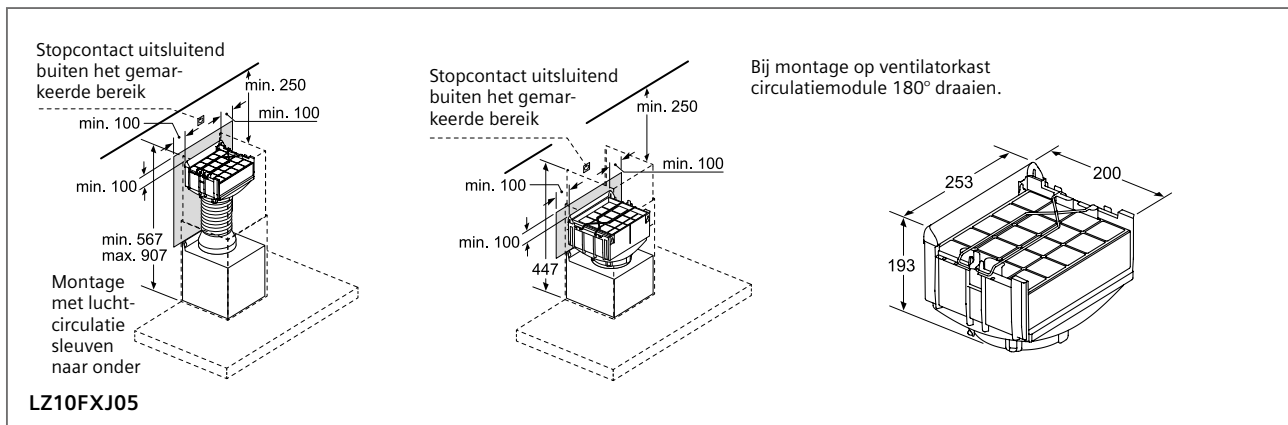

Dampkappen