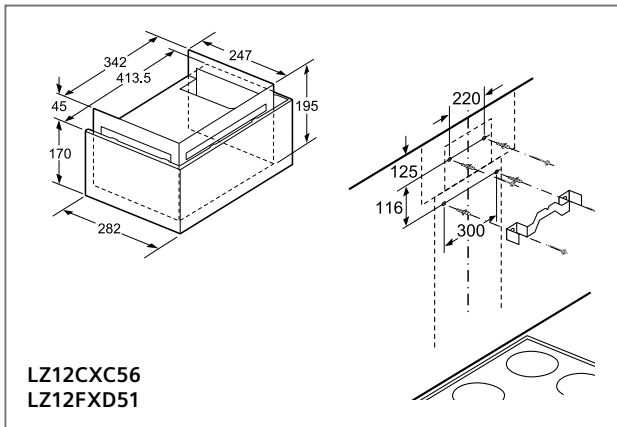

Dampkappen

A: Optimale prestaties 700 - 1500
B: Vanaf bovenkant pannendragers
C: De afstand kan tot 70 mm ingekort worden, indien de hoogte van het vals plafond ≥ 340 mm bedraagt.