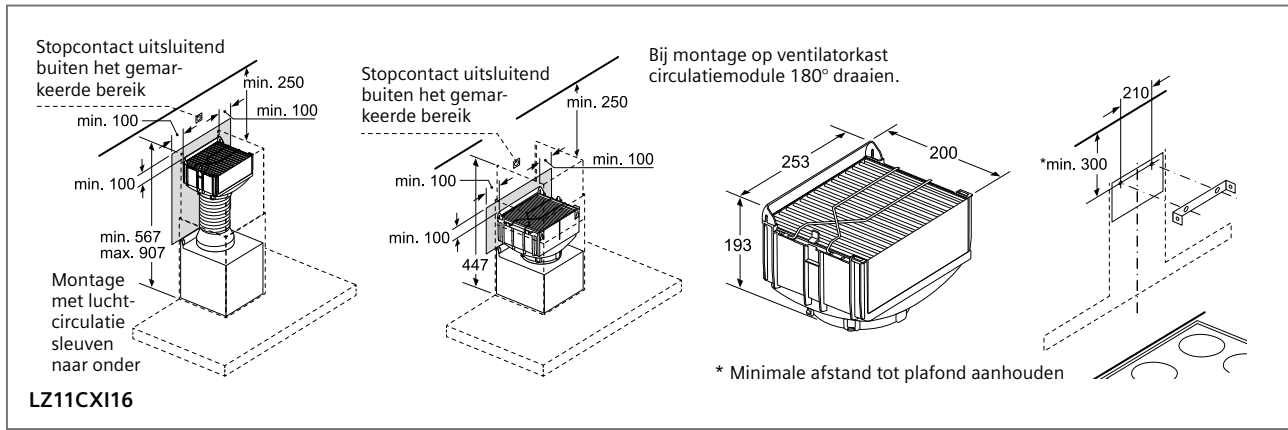

Dampkappen