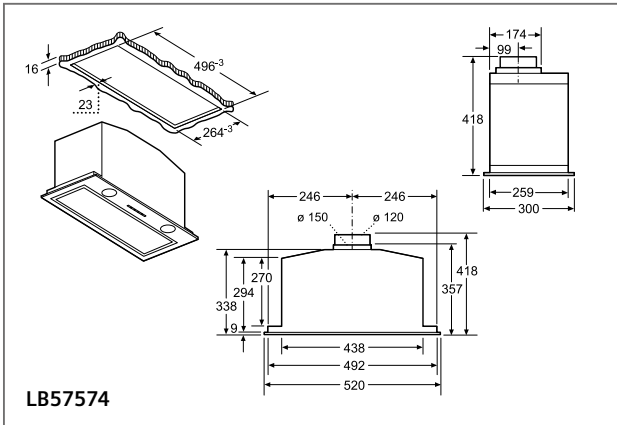

Dampkappen

60 cm brede hangkast

Montage toestel met cleanAir Plus-module en neerlaatkader

Montage toestel met module cleanAir Plus

Monteren van de telescopische dampkap met verlagingsframe

90 cm brede hangkast

Monteren van de telescopische dampkap met cleanAir Plus module en verlagingsframe

Monteren van de telescopische dampkap met cleanAir Plus module en verlagingsframe

Monteren van de telescopische dampkap met verlagingsframe

Montage cleanAir Plus-kringloopmodule voor uitschuifbare dampkappen

Bijkomende montageschema's voor neerlaatkader: zie Tradeplace (referenties LZ 46600 en LZ 49601)

Technical drawings for 60 cm and 90 cm wide hanging cabinets. Each section shows three installation scenarios: with cleanAir Plus module and neerlaatkader, with cleanAir Plus module only, and with a telescopic hood and lowering frame. Dimensions include 600 mm, 517 mm, 202 mm, 303 mm, 302 mm, 33 mm, 137 mm, 50 mm, 192 mm, 60 mm, 320 mm (A), 110 mm, 900 mm, 450 mm, 490 mm, 182 mm, 181 mm, 302 mm, 64 mm, 60 mm, 320/325 mm, and 60 mm. A note 'A: Zie combinatie-tabel op Tradeplace (LZ 46600 en LZ 49601)' is included.

LZ111XC16
LZ111TD11

Front schuiflade voor filterwisseling

Front schuiflade voor filterwisseling

Montage toestel met cleanAir Plus-module

Montage toestel met cleanAir Plus-module en neerlaatkader

* Zie combinatietabel Tradeplace (LZ 46600 en LZ 49601)

Technical drawings for LZ111XC16 and LZ111TD11. It includes a front view of the sliding tray for filter replacement with dimensions 515, 556, 235, 159, 182, 214, 420, 562, 490, 562/862, 600/900, and 189 mm. A side view shows dimensions 182 mm, 214 mm, 420 mm, 562 mm, 490 mm, and 20 mm. Two installation diagrams show the cleanAir Plus module and the cleanAir Plus module with neerlaatkader. Dimensions include 302 mm, min. 100 mm, min. 90 mm, min. 600 mm, min. 320 mm, 182 mm, 181 mm, 302 mm, 64 mm, min. 60 mm, and *min. 320/325 mm.