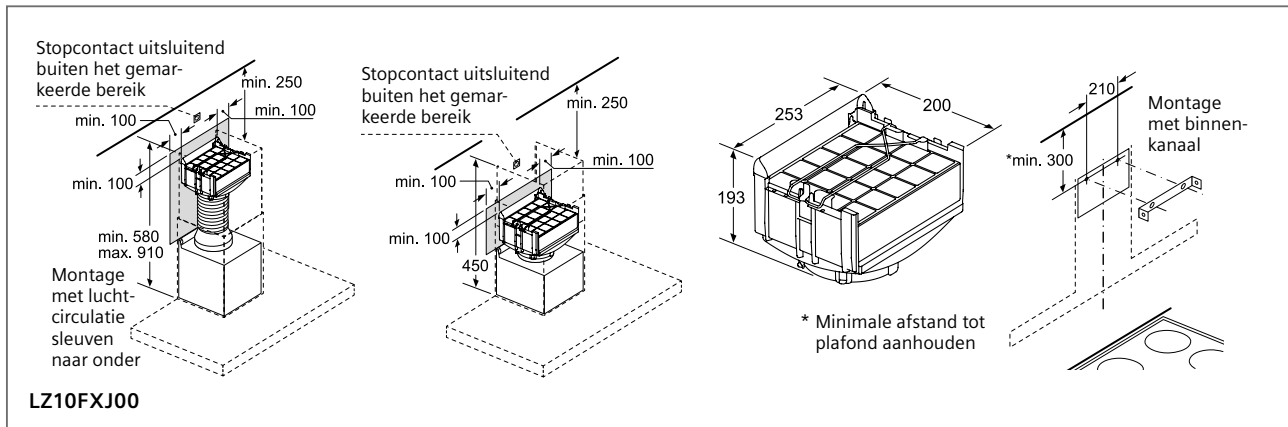

Dampkappen