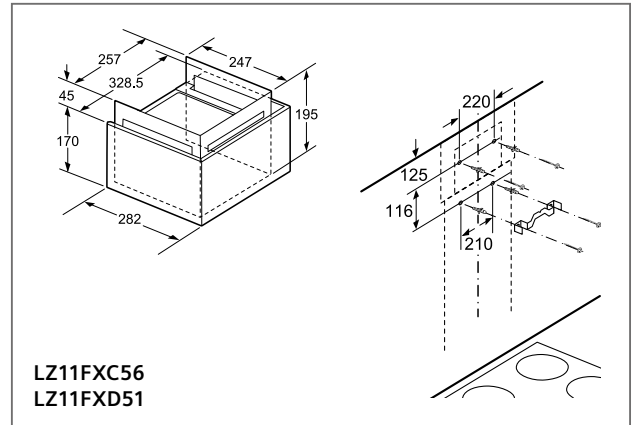

Dampkappen

A: Optimale prestaties 700 - 1500
B: Vanaf bovenkant pannendragers
C: De afstand kan tot 70 mm ingekort worden, indien de hoogte van het vals plafond ≥ 340 mm bedraagt.