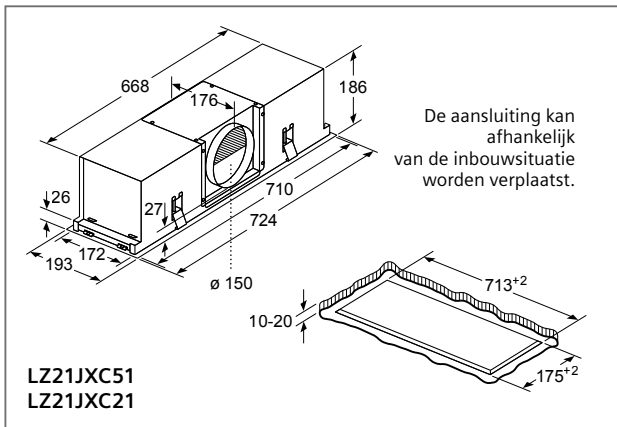

Dampkappen

A: Optimale prestaties 700 - 1500
B: Vanaf bovenkant pannendragers
C: De afstand kan tot 70 mm ingekort worden, indien de hoogte van het vals plafond ≥ 340 mm bedraagt.