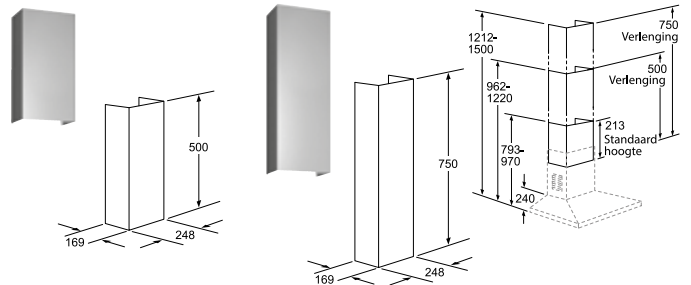

LC64PBC50 – LC94PBC50

LZ12240 € 105,99*

Ventilatiekanaal voor wanddampkap - 50 cm.
De totale hoogte van de dampkap kan max. met 28 cm verlengd worden. Voor een max. hoogte van het schouwgedeelte van 96,2 tot 122 cm.

LZ12340 € 126,99*

Ventilatiekanaal voor wanddampkap - 75 cm.
De totale hoogte van de dampkap kan met 28 tot 53 cm verlengd worden. Voor een max. hoogte van het schouwgedeelte van 121,2 tot 150 cm.