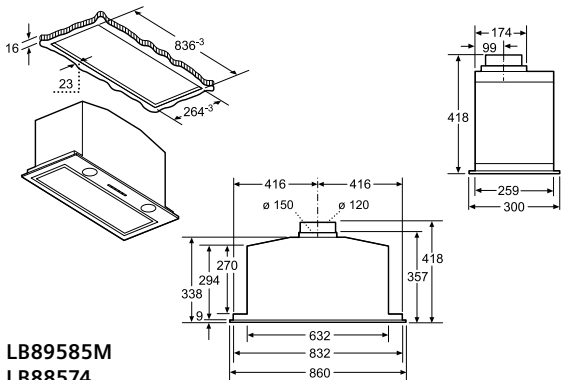

LB89585M
LB88574