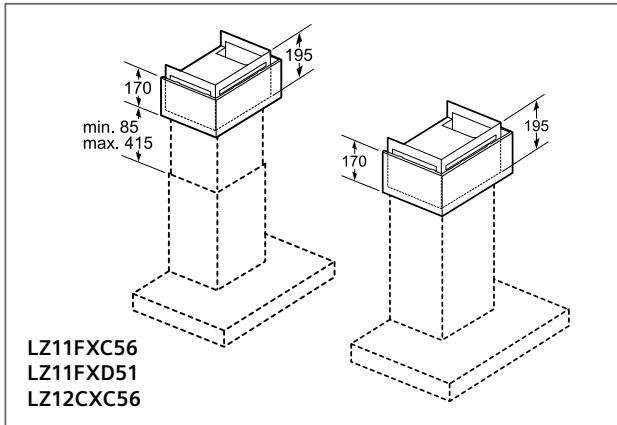

Dampkappen

A: Optimale prestaties 700 - 1500
B: Vanaf bovenkant pannendragers
C: De afstand kan tot 70 mm ingekort worden, indien de hoogte van het vals plafond ≥ 340 mm bedraagt.