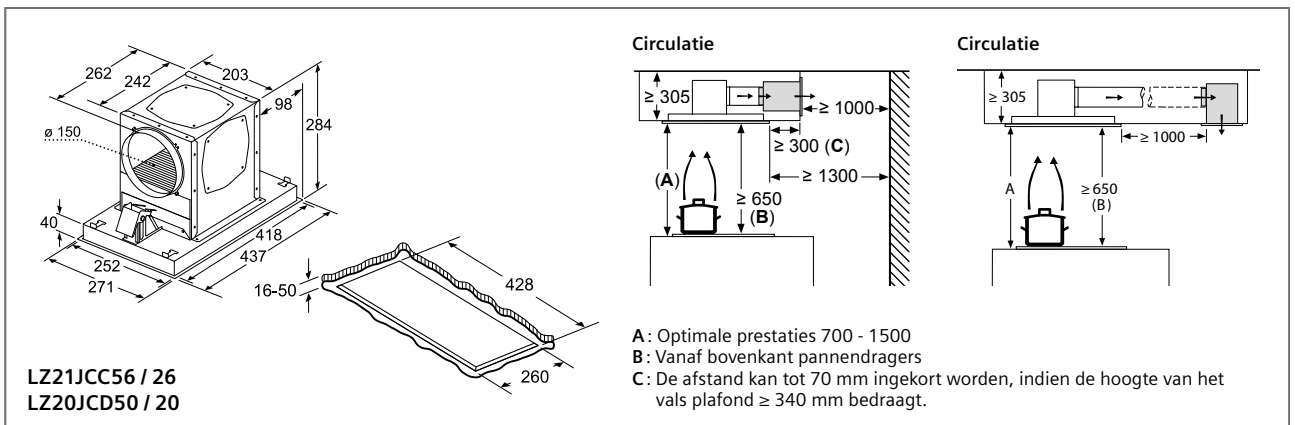

Dampkappen

A: Optimale prestaties 700 - 1500
B: Vanaf bovenkant pannendragers
C: De afstand kan tot 70 mm ingekort worden, indien de hoogte van het vals plafond ≥ 340 mm bedraagt.