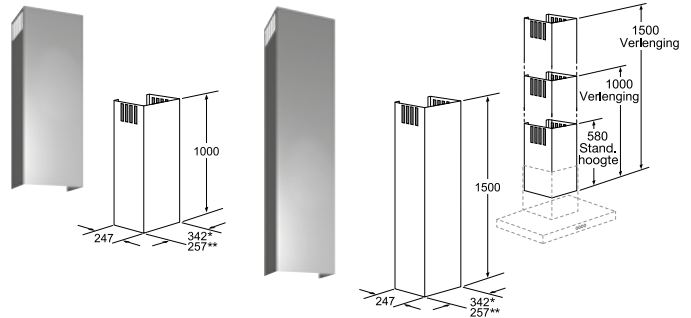

Dampkappen - Ventilatiekanalen in inox

Ventilatiekanaal – Inox: verlengstuk van het telescopisch gedeelte voor een wand- of een eilanddampkap (de totale hoogte hangt af van het dampkaptyp). Geschikt voor luchtafvoer of kringloopwerking.

Decoratieve wanddampkappen:

LZ12265 en LZ12365 voor LC91BUV55 – LC91BUR50 – LC97BHP55
LC97BIR55 – LC97BCP50

LZ12250 en LZ12350 voor LC66BBM50 – LC96BBM50
LC87KEM60

LZ12265 – LZ12250 € 137,99*

Ventilatiekanaal voor wanddampkap - 100 cm.
De totale hoogte van de dampkap kan max. met 42 cm verlengd worden. Voor een max. hoogte van het schouwgedeelte van 100 tot 144,5 cm.

LZ12365 – LZ12350 € 189,99*

Ventilatiekanaal voor wanddampkap - 150 cm.
De totale hoogte van de dampkap kan met 48 tot 92 cm verlengd worden. Voor een max. hoogte van het schouwgedeelte van 150 tot 194,5 cm.