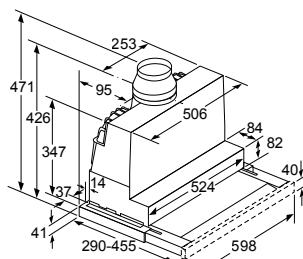

Diepteaanpassing van de filterafzuigkap afzuigkap tot 29 mm mogelijk

LI67SB531S