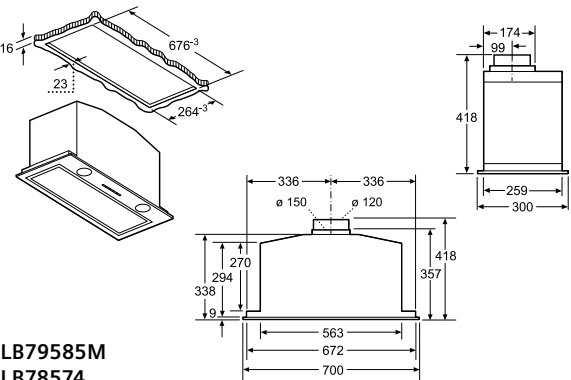

LB79585M
LB78574