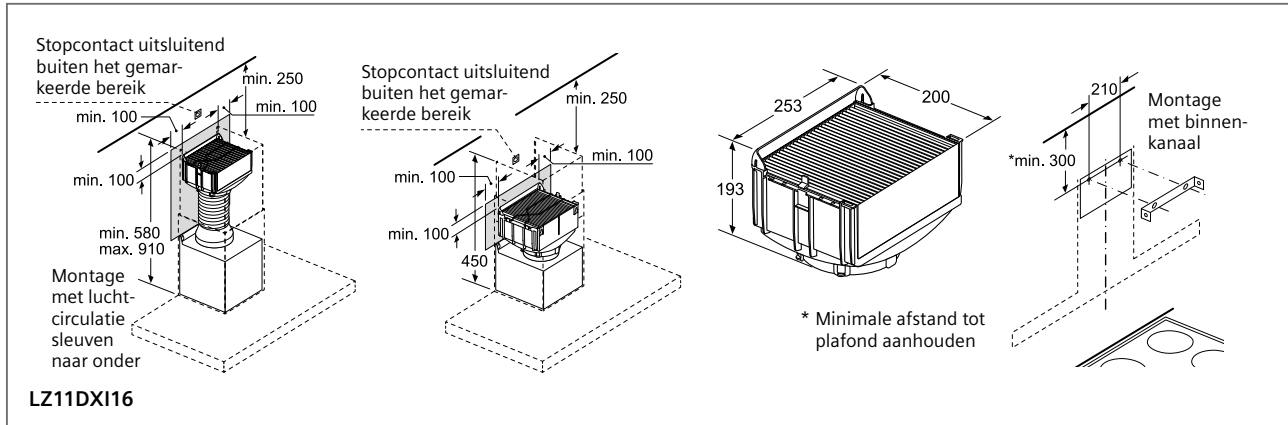

Dampkappen