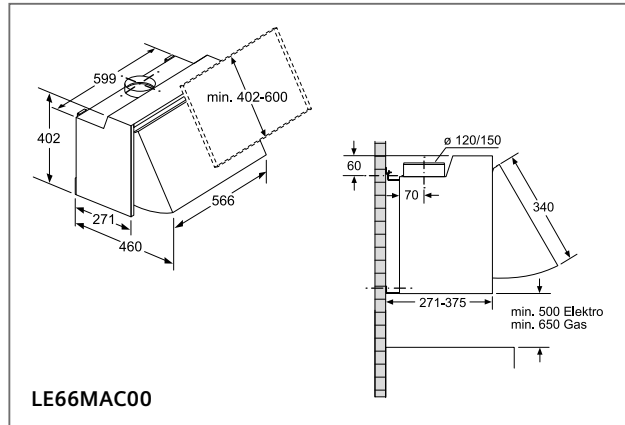

Dampkappen

60 cm brede hangkast

Montage toestel met cleanAir Plus-module en neerlaatkader

Montage toestel met module cleanAir Plus

Monteren van de telescopische dampkap met verlagingsframe

90 cm brede hangkast

Monteren van de telescopische dampkap met cleanAir Plus module en verlagingsframe

Monteren van de telescopische dampkap met cleanAir Plus module en verlagingsframe

Monteren van de telescopische dampkap met verlagingsframe

Montage cleanAir Plus-kringloopmodule voor uitschuifbare dampkappen

Bijkomende montageschema's voor neerlaatkader: zie Tradeplace (referenties LZ 46600 en LZ 49601)

Technical drawings for 60 cm and 90 cm wide hanging cabinets. Each section shows three installation scenarios: with cleanAir Plus module and neerlaatkader, with cleanAir Plus module only, and with a telescopic hood and lowering frame. Dimensions include 600 mm, 517 mm, 202 mm, 303 mm, 302 mm, 33 mm, 137 mm, 50 mm, 192 mm, 60 mm, 320 mm (A), 110 mm, 900 mm, 450 mm, 490 mm, 182 mm, 181 mm, 302 mm, 64 mm, 60 mm, 320/325 mm, and 60 mm. A note 'A: Zie combinatie-tabel op Tradeplace (LZ 46600 en LZ 49601)' is included.

LZ111XC16
LZ111TD11

Front schuiflade voor filterwisseling

Front schuiflade voor filterwisseling

Montage toestel met cleanAir Plus-module

Montage toestel met cleanAir Plus-module en neerlaatkader

* Zie combinatietabel Tradeplace (LZ 46600 en LZ 49601)

Technical drawings for LZ111XC16 and LZ111TD11. It includes a front view of the sliding tray for filter replacement with dimensions 515, 556, 235, 159, 182, 214, 420, 562, 490, 562/862, 600/900, and 189 mm. A side view shows dimensions 182 mm, 214 mm, 420 mm, 562 mm, 490 mm, and 20 mm. Two installation diagrams show the cleanAir Plus module and the cleanAir Plus module with neerlaatkader. Dimensions include 302 mm, min. 100 mm, min. 90 mm, min. 600 mm, min. 320 mm, 182 mm, 181 mm, 302 mm, 64 mm, min. 60 mm, and *min. 320/325 mm.