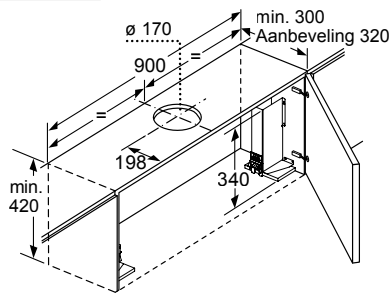

Ingebouwd in een hangkast

90 cm breed:
LI 99 / LI 97

Bij montage van de 90 cm vlakke dampkap in een 90 cm brede bovenkast is een montageset noodzakelijk. De beide montagehoeken worden rechts en links in het meubel geschroefd. Montage volgens sjabloon.

Montageschema's met cleanAir Plus-module en neerlaatkader : p.183.