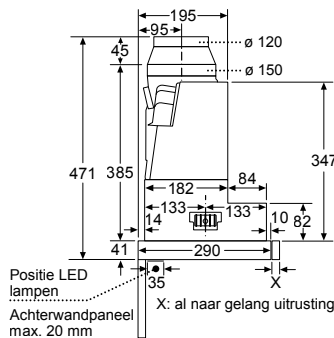

Dampkappen

Voor de verschillende uitrustingen : zie bijkomende schema's op Tradeplace

Diepteaanpassing van de filterafzuigkap afzuigkap tot 29 mm mogelijk

LI97SA561S

Positie LED lampen
Achterwandpaneel max. 20 mm
X: al naar gelang uitrusting

Voor de verschillende uitrustingen : zie bijkomende schema's op Tradeplace

Diepteaanpassing van de filterafzuigkap tot 29 mm mogelijk

LI67SA561S

Diepteaanpassing van de filterafzuigkap afzuigkap tot 29 mm mogelijk

LI67SB531S

Positie LED lampen
Achterwandpaneel max. 20 mm
X: al naar gelang uitrusting

60 cm breed:
LI 99 / LI 97 / LI 67

Ingebouwd in een hangkast

90 cm breed:
LI 99 / LI 97

Bij montage van de 90 cm vlakke dampkap in een 90 cm brede bovenkast is een montageset noodzakelijk. De beide montagehoeken worden rechts en links in het meubel geschroefd. Montage volgens sjabloon.

Montageschema's met cleanAir Plus-module en neerlaatkader : p.183.

LB89585M
LB88574

LB79585M
LB78574