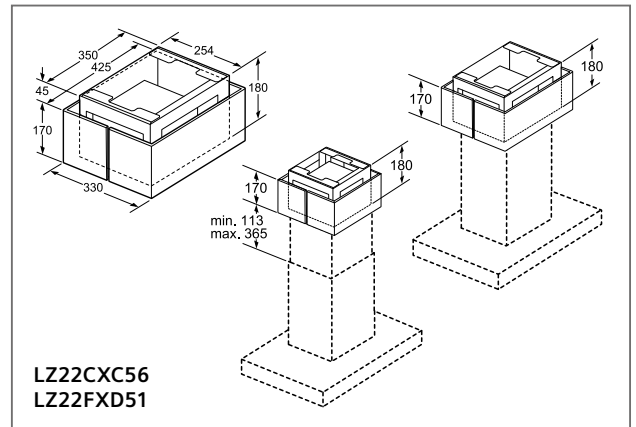

Dampkappen

A: Optimale prestaties 700 - 1500
B: Vanaf bovenkant pannendragers
C: De afstand kan tot 70 mm ingekort worden, indien de hoogte van het vals plafond ≥ 340 mm bedraagt.