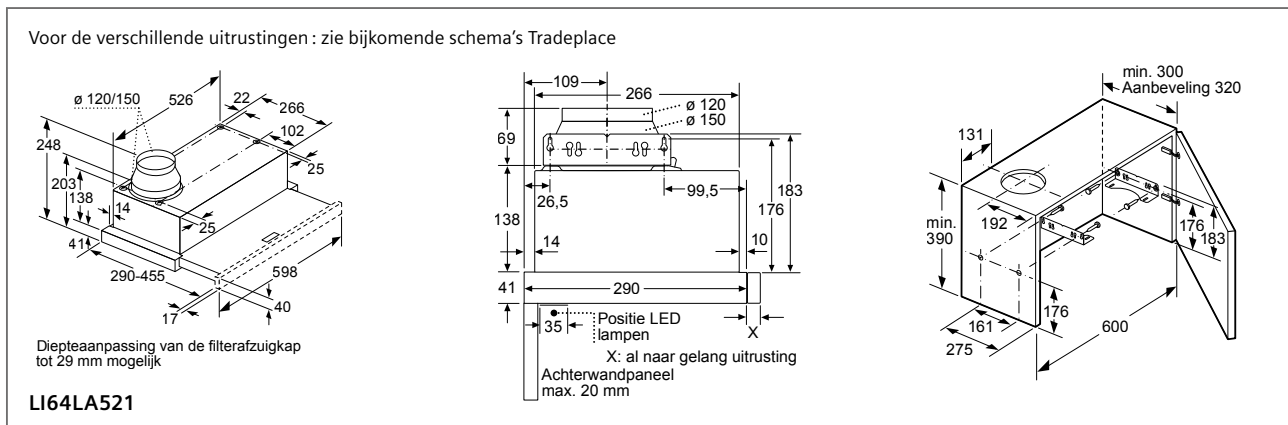

Dampkappen