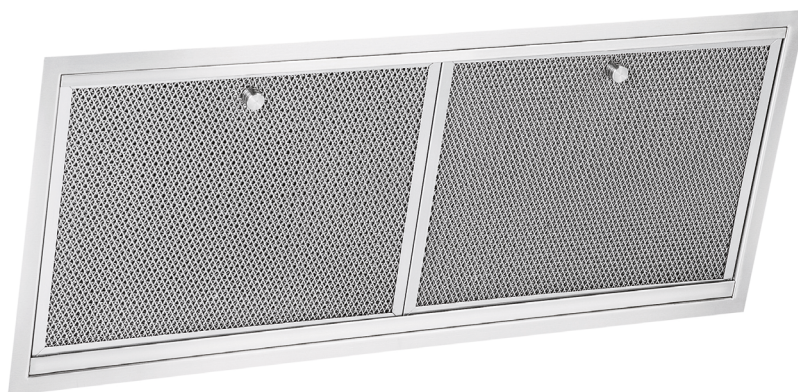

GR.../600-740-940

A++

GR55-73/600

55 cm

73 cm

GR73-90/740

73 cm

80 cm

90 cm

GR73-150/940

73 cm

80 cm

90 cm

100 cm

110 cm

120 cm

130 cm

140 cm

150 cm

GR/55-73/600: 82 W
GR/73-90/740: 195 W
GR/73-150/940: 195 W

dimmer - standenschakelaar - RF MODULE
régulateur - interrupteur - MODULE RF

4 snelheden / vitesses

GR/55-73/600: 600 m³/h
GR/73-90/740: 740 m³/h
GR/73-150/940: 940 m³/h

GR/55-73/600: 40 db[A] > 58 db[A]
GR/73-90/740: 40 db[A] > 53 db[A]
GR/73-150/940: 40 db[A] > 58 db[A]

GR/55-73/600: 55 - 73 cm
GR/73-90/740: 73 - 90 cm
GR/73-150/940: 73 - 150 cm

RVS / inox

ø 150 mm

GA/55-73/600: 1 - 2 à 3 st./pcs.
GA/73-90/740: 2 à 3 st./pcs.
GA/73-150/940: 2 - 3 - 4 - 5 - 6 st./pcs.

met koolstoffilter of Domaplasma systeem
avec filtre à charbon ou système Domaplasma

Technische tekening : p.78
Dessin technique : p.78

Met motor en enkel met vetfilters
Avec moteur et filtres de graisse

Geen bediening op toestel
Pas de commande sur l'appareil

Bediening meerprijs
Commande supplément