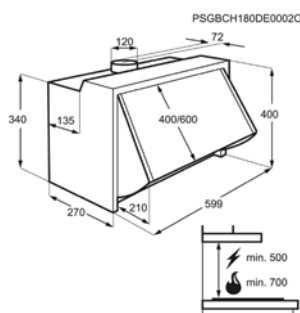

INTEGREERBARE DAMPKAP DEB2631S

Going € 409,99 | Integreerbaar

- Integreerbare dampkap, 60 cm
- Elektronische schuifschakelaar met 3 snelheden
- Afzuigkracht m³ / u (hoog / laag): 370 / 235
- Afzuigkracht m³ / u recirc. (hoog / laag): 266 / 222
- Geluid dB(A) (max. / min.): 62 / 52
- Veffilter: 2 afwasbare aluminium cassette
- Verlichting: 2 LED lamp
- Luchtafvoer of recirculatie, koolstoffilter in optie
- Aansluiting luchtafvoer 120 mm

H(min/max)xBxD in mm 400 / 400x598x270

Standaard koolstoffilter MCFE21

LongLife filter

Super Performing koolstoffilter

Kleur grijs

LED Kelvinwaarde (K) 3000

Energy Class