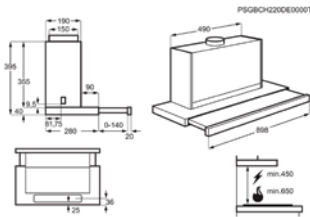

H(min/max)xBxD in mm 395x898x300

LongLife filter MCFB73

Kleur grijs

Standaard koolstoffilter MCFB71

Super Performing koolstoffilter MCFB75

LED Kelvinwaarde (K) 3000

Energy Class

TELESCOPISCHE DAMPKAP DPE5660G