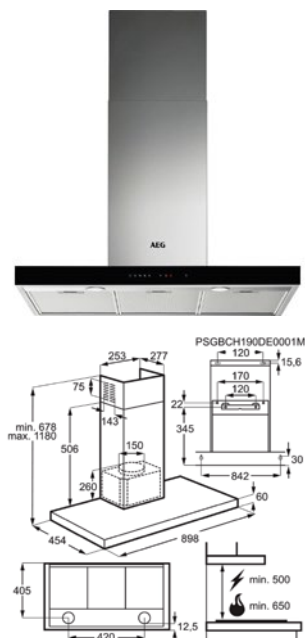

H(min/max)xBxD in mm 678 / 1180x898x454

LongLife filter MCFB46

Kleur inox

Standaard koolstoffilter ECFB01

Super Performing koolstoffilter MCFB69

LED Kelvinwaarde (K) 3000

Energy Class

SCHOUWDAMPKAP DBE3951R