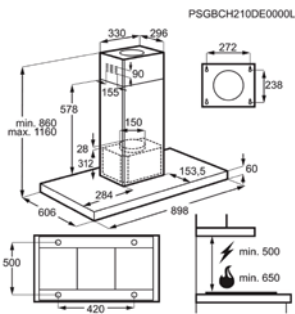

H(min/max)xBxD in mm 758 / 1175x898x606

Standaard koolstoffilter MCFB58

LongLife filter MCFB59

Super Performing koolstoffilter MCFB66

Kleur inox

LED Kelvinwaarde (K) 3000

Energy Class

SCHOUWDAMPKAP DVE5971HG