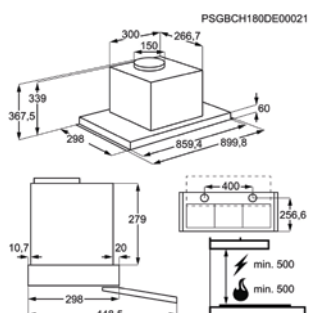

H(min/max)xBxD in mm 339 / 339x861x298

Standaard koolstoffilter ECFB02

LongLife filter

Super Performing koolstoffilter

Kleur inox

LED Kelvinwaarde (K) 3000

Energy Class

TELESCOPISCHE DAMPKAP DPB3940M