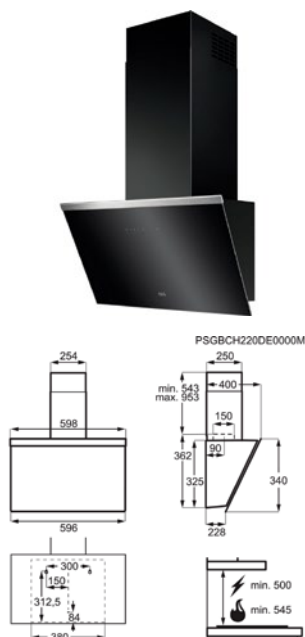

H(min/max)xBxD in mm 543 / 953x598x396.4

LongLife filter MCFB79

Kleur zwart

Standaard koolstoffilter MCFB78

Super Performing koolstoffilter

LED Kelvinwaarde (K) 3000

Energy Class

SCHOUWDAMPKAP DBE5982HR