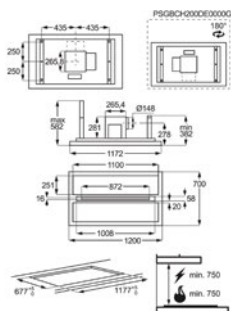

H(min/max)xBxD in mm 382 / 582x1200x700

Standaard koolstoffilter

LongLife filter MCFB60

Super Performing koolstoffilter MCFB62

Kleur inox

LED Kelvinwaarde (K) 3000

Energy Class

PLAFONDDAMPKAP DCE5960HM