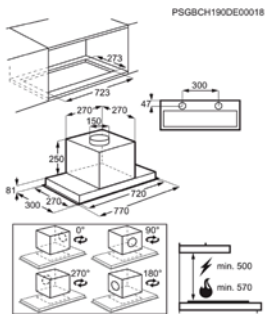

H(min/max)xBxD in mm 331x770x300

Standaard koolstoffilter ECFB01

LongLife filter ECFBLL02

Super Performing koolstoffilter

Kleur mat zwart gelakt

LED Kelvinwaarde (K) 3000

Energy Class

INBOUWGROEP DGE5661HM