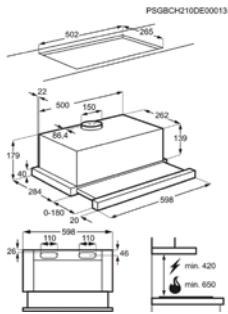

H(min/max)xBxD in mm 179 / 179x598x284

Standaard koolstoffilter ECFB03

LongLife filter

Super Performing koolstoffilter

Kleur grijs

LED Kelvinwaarde (K) 3000

Energy Class

Dampkap