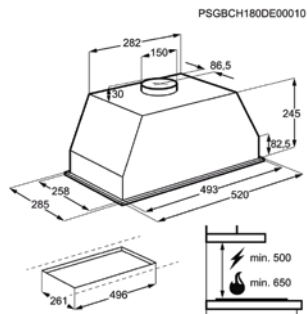

H(min/max)xBxD in mm 245 / 245x520x285

Standaard koolstoffilter ECFB02

LongLife filter ECFBLL01

Super Performing koolstoffilter

Kleur inox

LED Kelvinwaarde (K) 3000

Energy Class

TELESCOPISCHE DAMPKAP DPE5950M