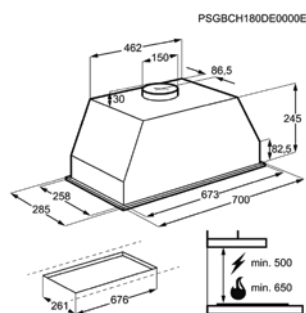

H(min/max)xBxD in mm 245 / 245x700x285

Standaard koolstoffilter ECFB02

LongLife filter ECFBLL01

Super Performing koolstoffilter

Kleur inox

LED Kelvinwaarde (K) 3000

Energy Class

INBOUWGROEP DGB2531M