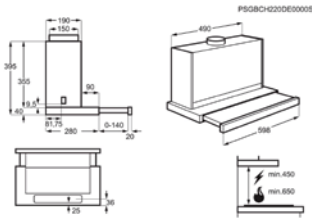

H(min/max)xBxD in mm 395x598x300

Standaard koolstoffilter MCFB71

LongLife filter MCFB73

Super Performing koolstoffilter MCFB75

Kleur grijs

LED Kelvinwaarde (K) 3000

Energy Class

TELESCOPISCHE DAMPKAP DPB3632S