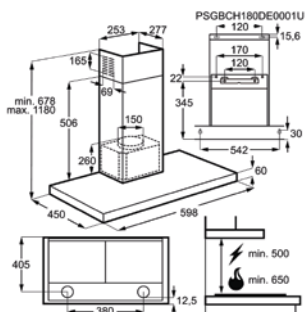

H(min/max)xBxD in mm 678 / 1180x598x450

LongLife filter MCFB46

Kleur inox

Standaard koolstoffilter ECFB01

Super Performing koolstoffilter MCFB69

LED Kelvinwaarde (K) 3000

Energy Class

SCHOUWDAMPKAP DBE3651R