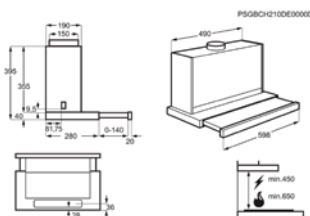

H(min/max)xBxD in mm 395x598x300

LongLife filter MCFB73

Kleur grijs

Standaard koolstoffilter MCFB71

Super Performing koolstoffilter MCFB75

LED Kelvinwaarde (K) 3000

Energy Class

TELESCOPISCHE DAMPKAP DPE4641M