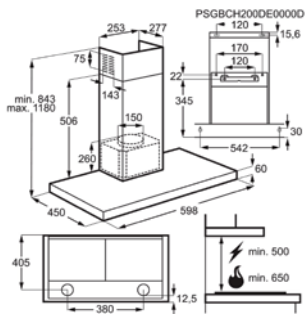

H(min/max)xBxD in mm 678 / 1180x898x450

LongLife filter ECFBLL02

Kleur mat zwart

Standaard koolstoffilter ECFB01

Super Performing koolstoffilter

LED Kelvinwaarde (K) 3000

Energy Class

SCHOUWDAMPKAP DBB4651M