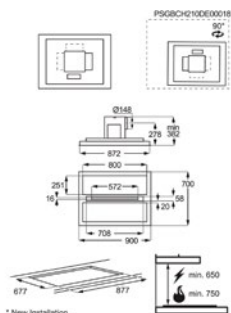

H(min/max)xBxD in mm 382 / 582x900x700

Standaard koolstoffilter MCFB60

LongLife filter MCFB60

Super Performing koolstoffilter MCFB62

Kleur inox

LED Kelvinwaarde (K) 3000

Energy Class

INTEGREERBARE DAMPKAP DEB2631S