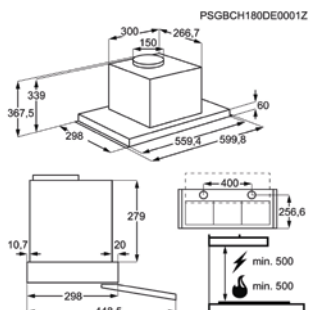

H(min/max)xBxD in mm 339 / 339x560x298

LongLife filter

Kleur inox

Standaard koolstoffilter ECFB02

Super Performing koolstoffilter

LED Kelvinwaarde (K) 3000

Energy Class

TELESCOPISCHE DAMPKAP DPB3640M