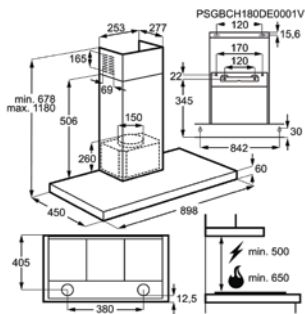

H(min/max)xBxD in mm 678 / 1180x898x454

LongLife filter MCFB46

Kleur inox

Standaard koolstoffilter ECFB01

Super Performing koolstoffilter MCFB69

LED Kelvinwaarde (K) 3000

Energy Class

SCHOUWDAMPKAP DBE3951R