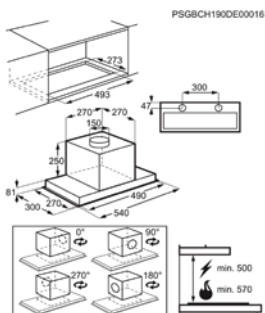

H(min/max)xBxD in mm 331 / 331x540x300

Standaard koolstoffilter ECFB01

LongLife filter ECFBLL02

Super Performing koolstoffilter

Kleur inox

LED Kelvinwaarde (K) 3000

Energy Class

INBOUWGROEP DGB3850M