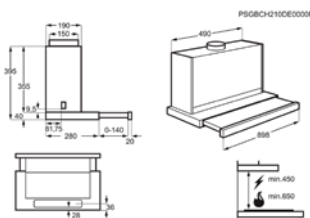

H(min/max)xBxD in mm 395x898x300

Standaard koolstoffilter MCFB71

LongLife filter MCFB73

Super Performing koolstoffilter MCFB75

Kleur grijs

LED Kelvinwaarde (K) 3000

Energy Class

TELESCOPISCHE DAMPKAP DPE4941M